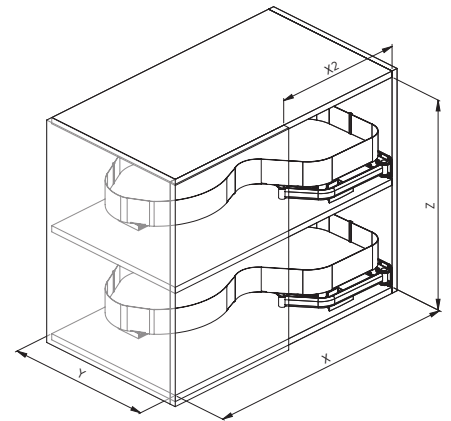

371PRO

PRO LINE

INFO

>|<	X	X2	Y	KG
900	860	450	470	25
900	860	500	470	25
1000	910	600	470	25

OPTIONAL

371 SOFT

Kit soft. Kit soft.