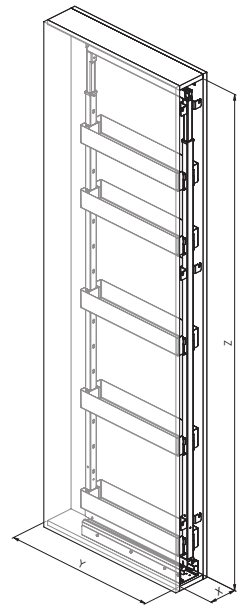

Mechanism for pull-out tandem, full extension slides with soft, capacity 80 Kg. Complete of 5 painted metal sheet basket, and door brackets.

INFO

GUIDE THOMAS REGOUT - THOMAS REGOUT SLIDES

> <	X	Y	Z	KG
150	105	505	1880-2180	80
200	155	505	1880-2180	80