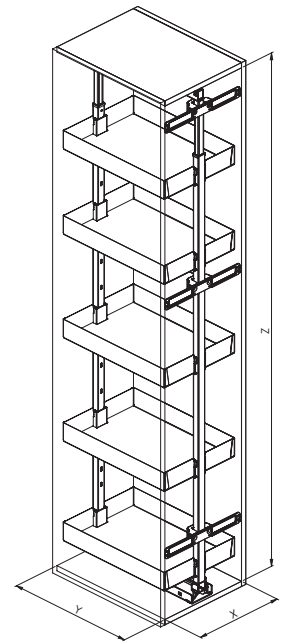

INFO

GUIDE FULTERER - FULTERER SLIDES

><	X	Y	KG
300	250	505	120
400	350	505	120
450	400	505	120
500	450	505	120
600	550	505	120

	Z
260A	1880-2180
260M	1615-1915
260B	1215-1515