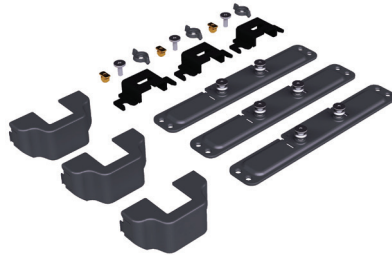

260FK

Kit staffe fissaggio antina.
Door fixing brackets kit.

260K

Kit guide per Art 260PRO, ad estrazione totale con soft, portata 120kg.
Full extension slides kit for Art 260PRO, with soft closing, 120kg load capacity.