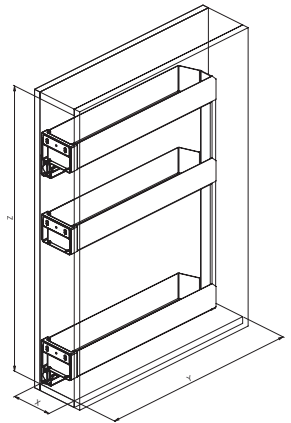

INFO

GUIDE SIGE - SIGE SLIDES

>□<	X	Y	Z	KG
150	110-118	500	700	10
200	160-168	500	700	10

OPTIONAL

065M

Kit n°4 divisori per L150.
Kit n°4 dividers for W150.

066M

Kit n°4 divisori per L200.
Kit n°4 dividers for W200.

056 PRO

Tappetino antiscivolo.
Anti-slip mat.

FINITURE - FINISHES

Orione - Orion

Bianco - White

Nero - Black