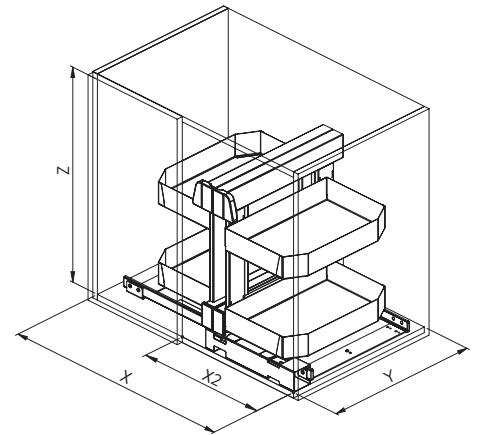

INFO

><	X	X2	Y	Z	KG
	760	450	480	520	40
	760	500	480	520	40
	960	600	480	520	40

FINITURE - FINISHES

Orione - Orion