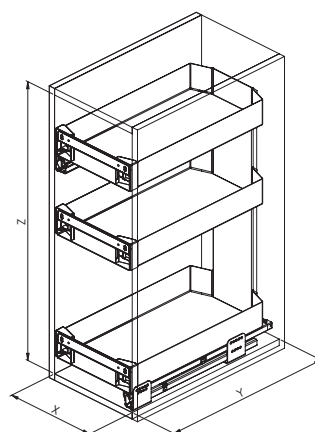

Cestello a 3 piani in lamiera verniciata, guide laterali ad estrazione totale ammortizzate.

Pull-out basket in painted metal sheet with 3 shelves. Full extension slides with soft-closing.

INFO

GUIDE SIGE - SIGE SLIDES