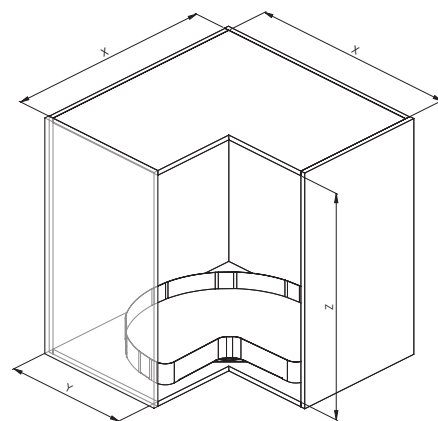

Rotating system with bottom fixed plate, 1 shelf, solid base basket with painted metal sheet, for 900 x 900mm base corner (90°).

363PRO

PRO LINE

INFO

> <	D	X	Y	Z	KG
900x900	700	850	500	110	40

OPTIONAL

056 PRO